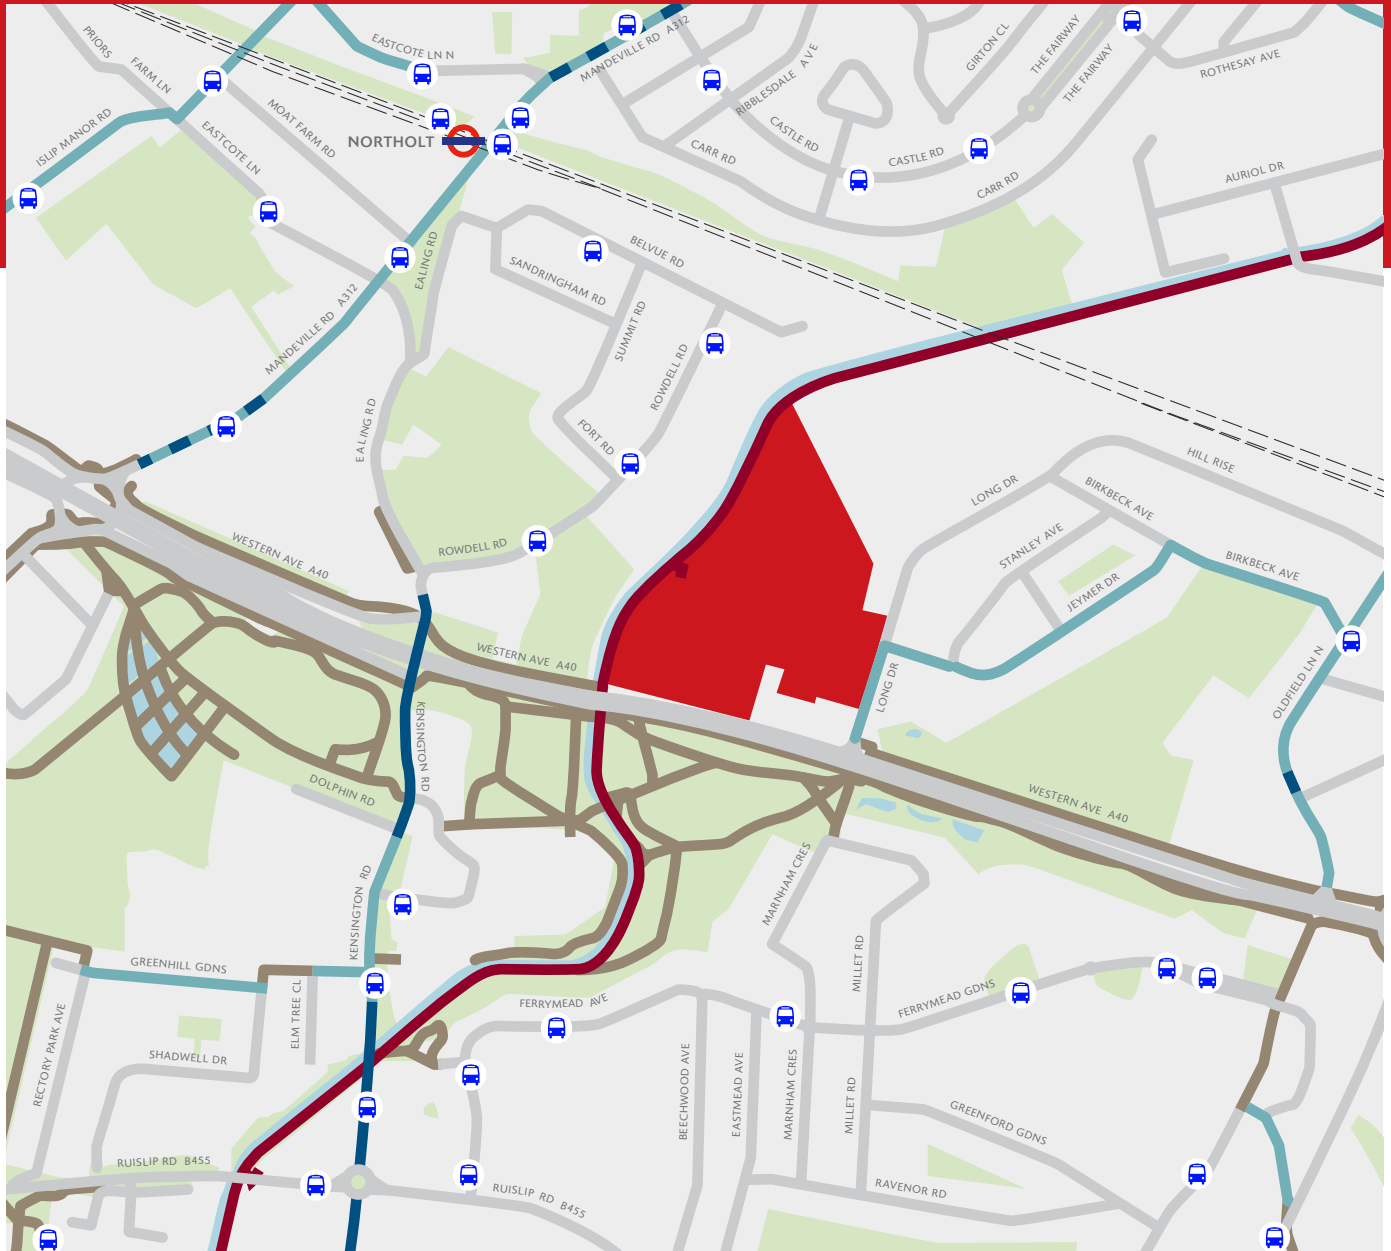

# THE ULTRA-LOW EMISSION ZONE (ULEZ) IN LONDON HAS CHANGED...

HAVE YOU CONSIDERED ALTERNATIVE COMMUTING METHODS?

## CYCLE PATHS

- Strategic Cycle Network
- On Road Cycle Lane
- Off Road Cycle Lane
- Roads Considered Suitable For Cyclists

## PUBLIC TRANSPORT

- Bus Stop
- London Underground

## SEGRO SITE

- Metropolitan Park